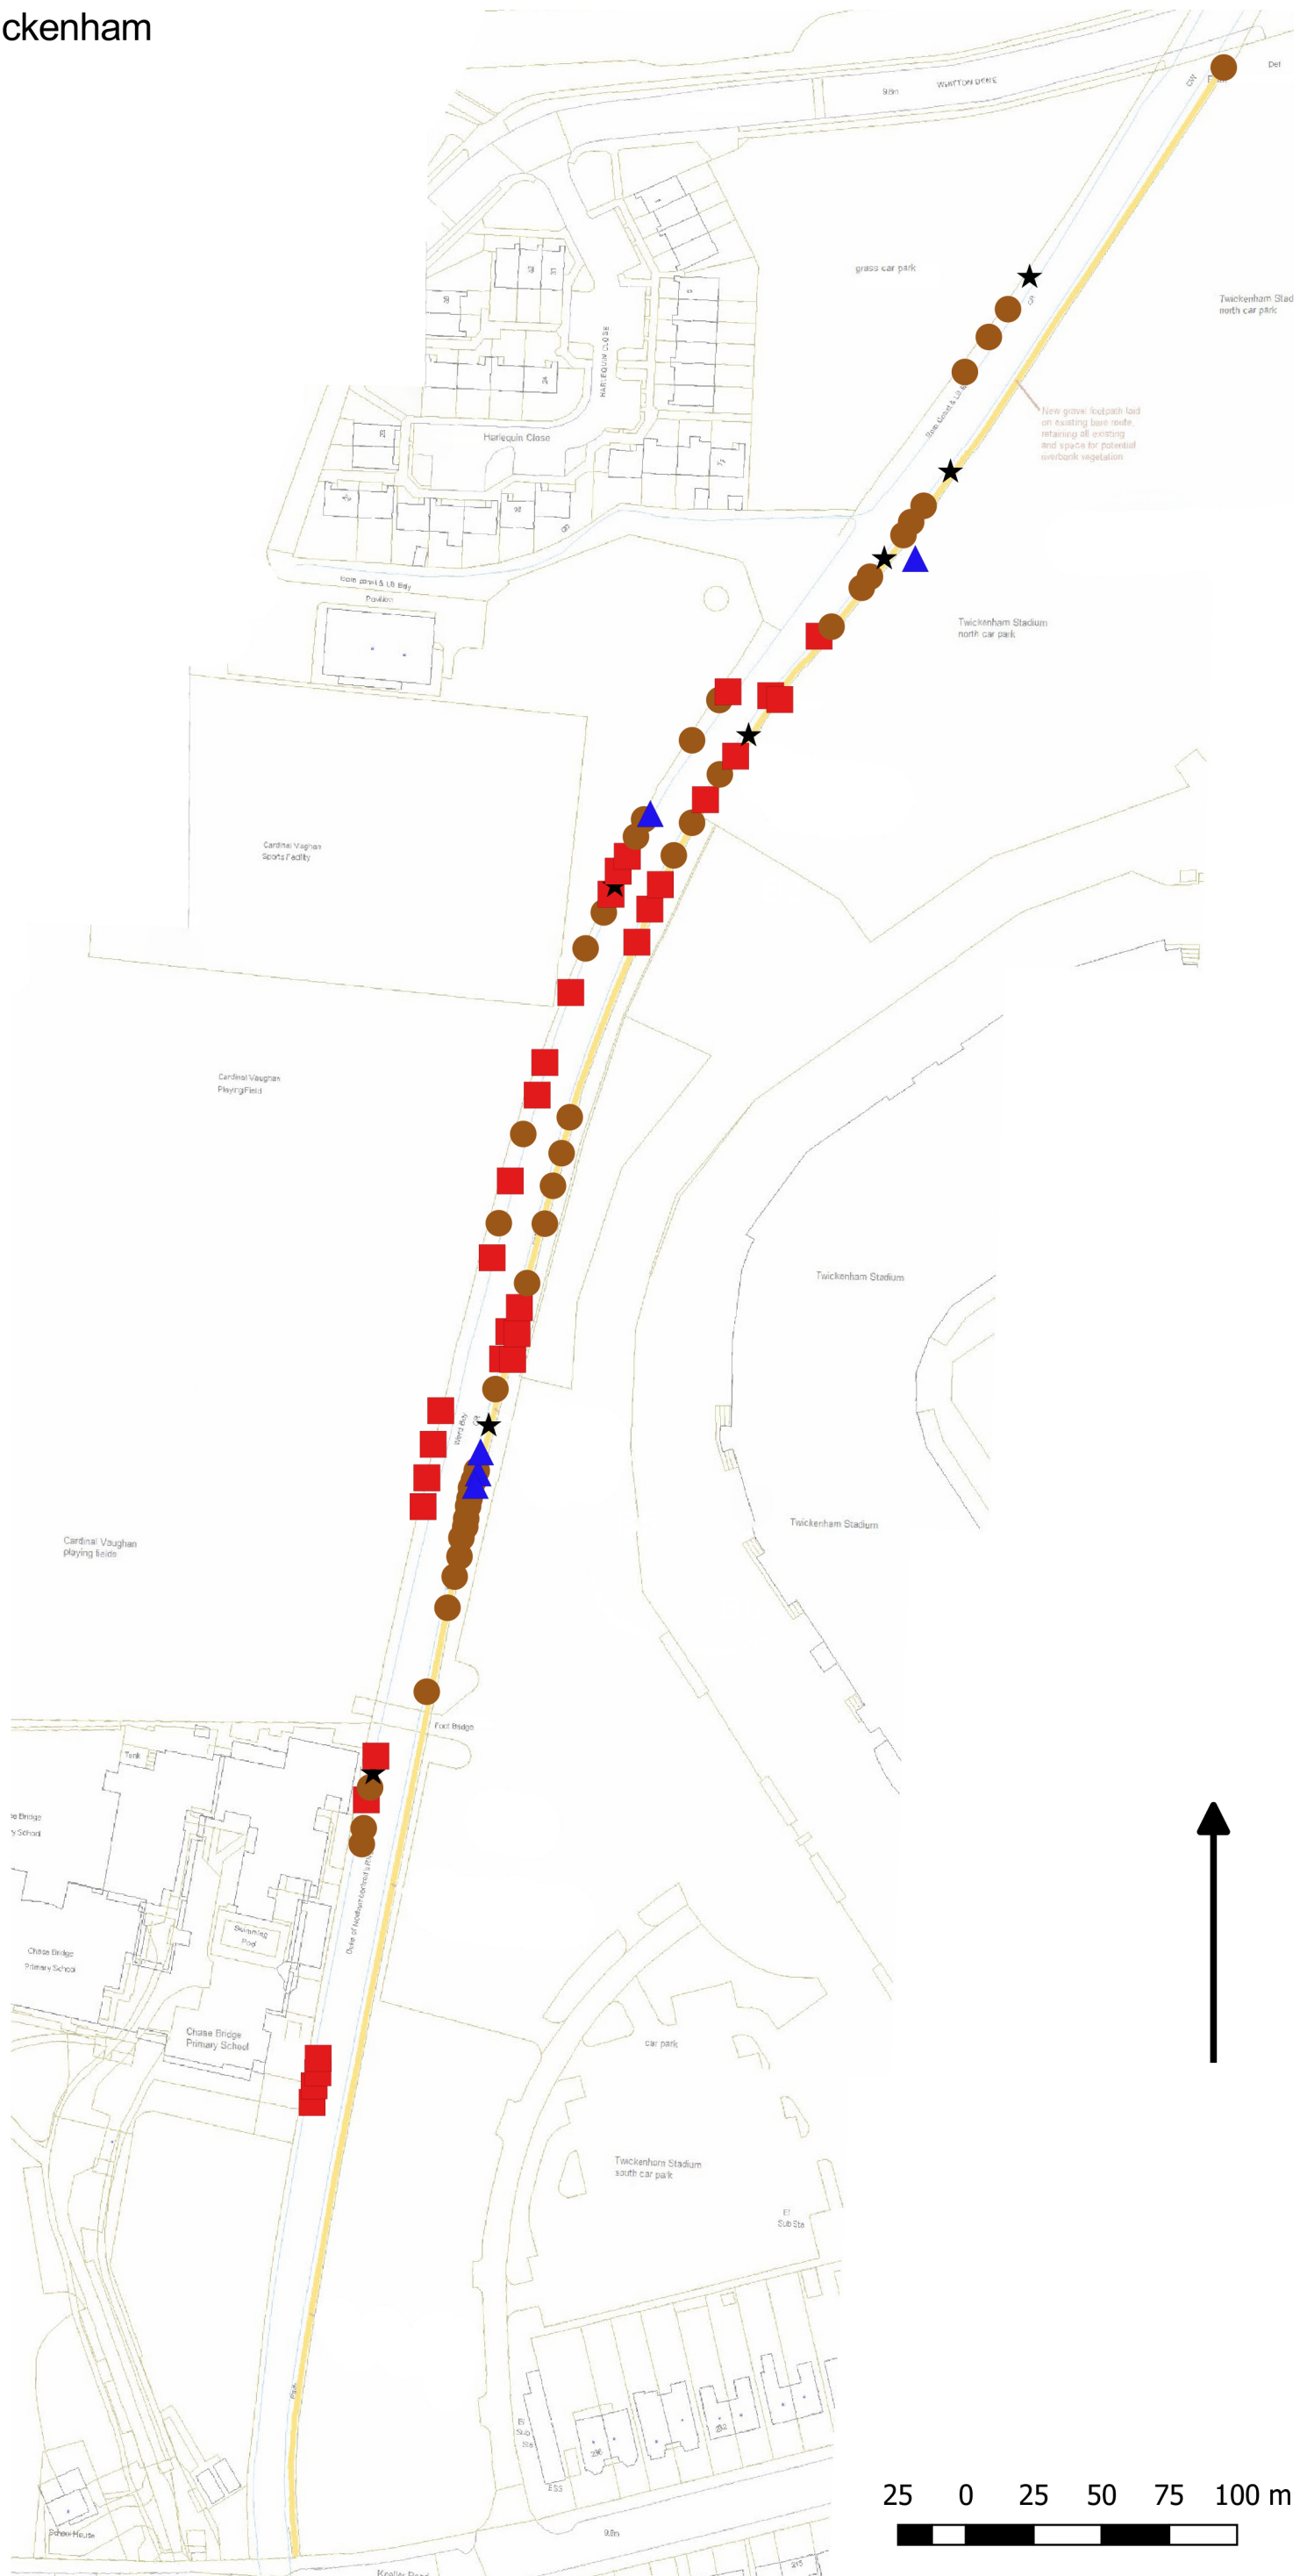

International Rugby Stadium, Twickenham Water Vole Survey

Legend

- Droppings or Untrampled Latrine
- ▲ Feeding Signs
- ★ Trampled Latrine
- Unidentified Burrow (Rat/Water Vole)

Appendix 1 – Water Vole Survey Plan (October 2015)